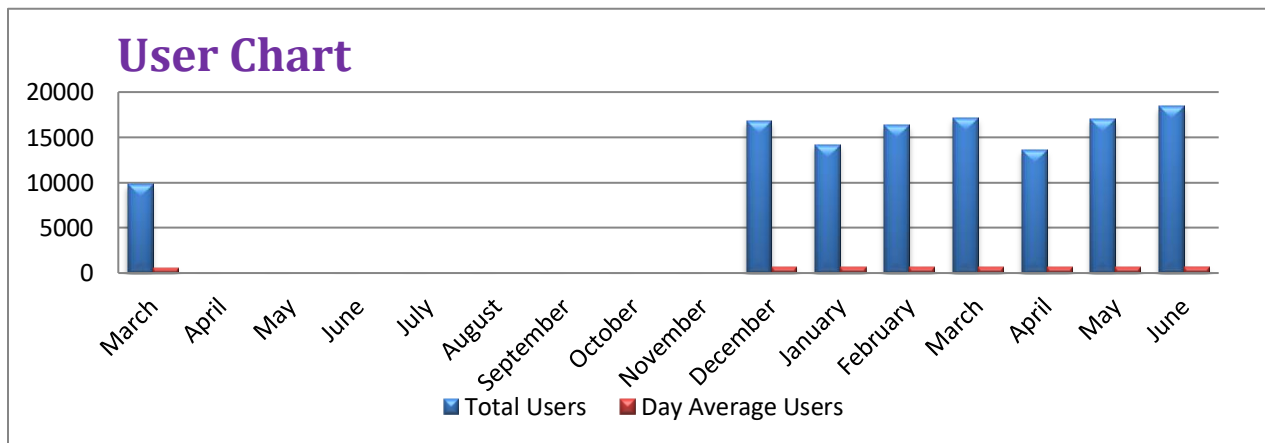

## Library and Information Centre

### Usage Statistics for the Academic year 2020 -21

Month	Total Users	No. of Days	Day Average Users
March	9823	18	546
April	<b>LOCK DOWN</b>		
May			
June			
July			
August			
September			
October			
November			
December	16825	25	673
January	14168	21	674
February	16324	24	680
March	17109	25	684
April	13573	20	678
May	16999	25	680
June	18395	26	704