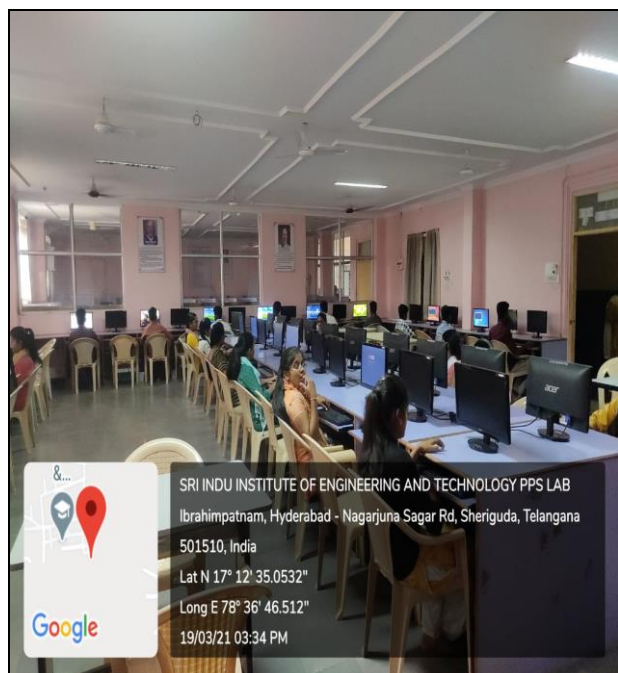

IT Facilities:

All departments are provided with internet connectivity. In addition to that, an external drive for taking backups on a regular basis. The total numbers of 830 systems are installed with antivirus software. All computers are always maintained in good condition .All equipment are always checked for wear and tear and replaced with new or repaired one every semester. Laboratories have got required hardware and licensed software to function program with specified curriculum. To conduct lab smoothly, sufficient personal computers are available. Various Safety measures are taken including safety tools, first aid box are provided in all the laboratories

LAN Facility: We have 24 data network switches (Giga Byte) for 1500 users simultaneously with 100 Mbps of internet connectivity is shared across the campus for the students.

Wi-Fi: Sri Indu Institute of Engineering and Technology is a Wi-Fi enabled campus and all students are provided access to the Wi-Fi network.