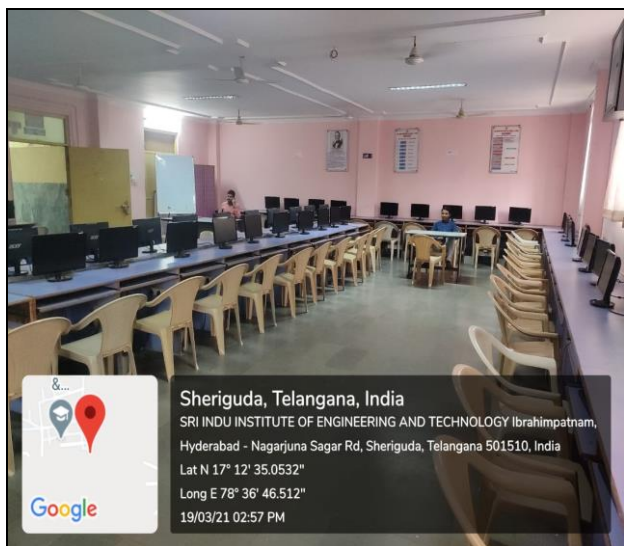

IT Facilities:

All departments are provided with internet connectivity. In addition to that, an external drive for taking backups on a regular basis. The total numbers of 830 systems are installed with antivirus software. All computers are always maintained in good condition .All equipment are always checked for wear and tear and replaced with new or repaired one every semester. Laboratories have got required hardware and licensed software to function program with specified curriculum. To conduct lab smoothly, sufficient personal computers are available. Various Safety measures are taken including safety tools, first aid box are provided in all the laboratories

LAN Facility: We have 24 data network switches (Giga Byte) for 1500 users simultaneously with 100 Mbps of internet connectivity is shared across the campus for the students.

Wi-Fi: Sri Indu Institute of Engineering and Technology is a Wi-Fi enabled campus and all students are provided access to the Wi-Fi network.