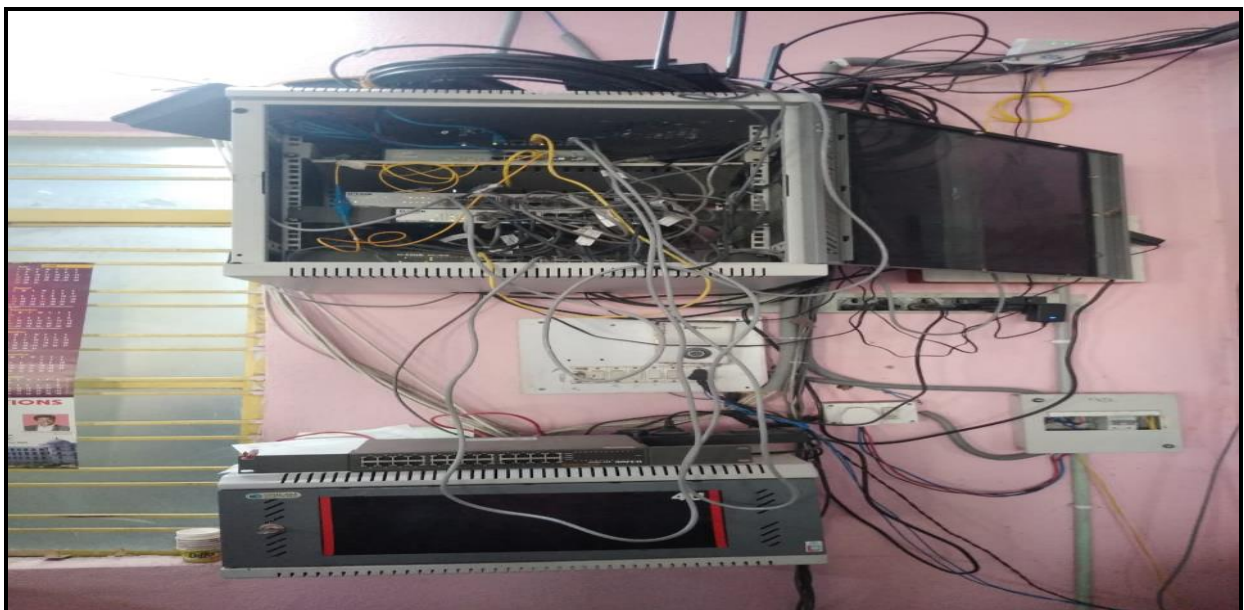

IT Facilities:

All departments are provided with internet connectivity. In addition to that, an external drive for taking backups on a regular basis. The total numbers of 830 systems are installed with antivirus software. All computers are always maintained in good condition .All equipment are always checked for wear and tear and replaced with new or repaired one every semester. Laboratories have got required hardware and licensed software to function program with specified curriculum. To conduct lab smoothly, sufficient personal computers are available. Various Safety measures are taken including safety tools, first aid box are provided in all the laboratories

LAN Facility: We have 24 data network switches (Giga Byte) for 1500 users simultaneously with 100 Mbps of internet connectivity is shared across the campus for the students.

Wi-Fi: Sri Indu Institute of Engineering and Technology is a Wi-Fi enabled campus and all students are provided access to the Wi-Fi network.