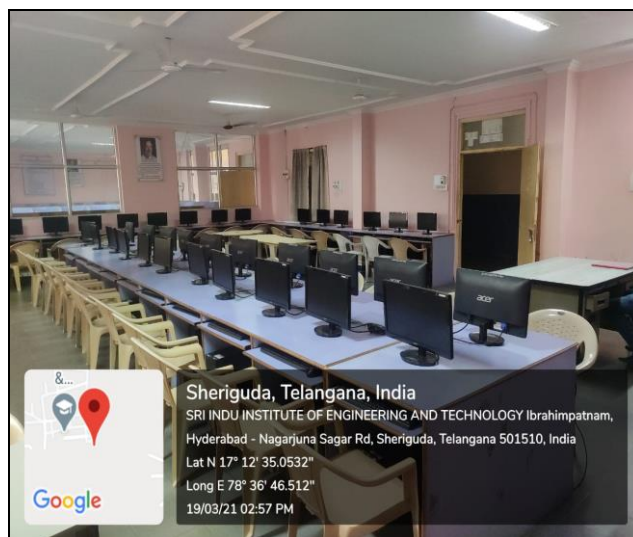

IT Facilities:

All departments are provided with internet connectivity. In addition to that, an external drive for taking backups on a regular basis. The total numbers of 830 systems are installed with antivirus software. All computers are always maintained in good condition .All equipment are always checked for wear and tear and replaced with new or repaired one every semester. Laboratories have got required hardware and licensed software to function program with specified curriculum. To conduct lab smoothly, sufficient personal computers are available. Various Safety measures are taken including safety tools, first aid box are provided in all the laboratories

LAN Facility: We have 24 data network switches (Giga Byte) for 1500 users simultaneously with 100 Mbps of internet connectivity is shared across the campus for the students.

Wi-Fi: Sri Indu Institute of Engineering and Technology is a Wi-Fi enabled campus and all students are provided access to the Wi-Fi network.