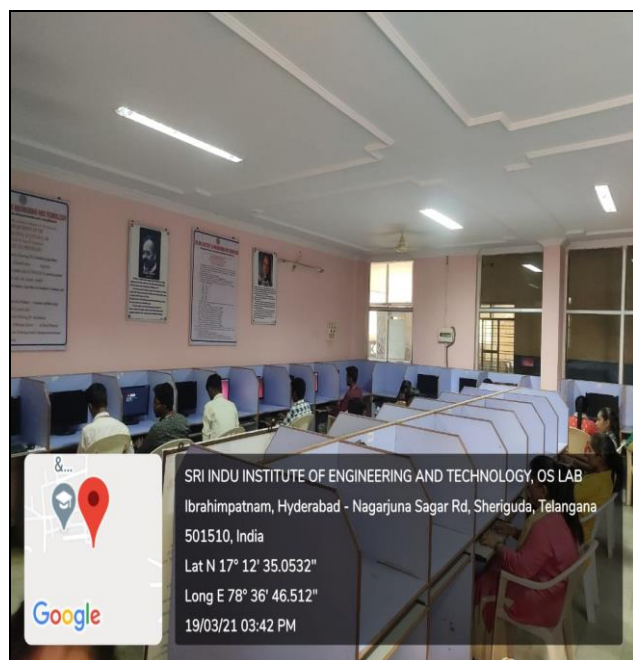

IT Facilities:

All departments are provided with internet connectivity. In addition to that, an external drive for taking backups on a regular basis. The total numbers of 830 systems are installed with antivirus software. All computers are always maintained in good condition .All equipment are always checked for wear and tear and replaced with new or repaired one every semester. Laboratories have got required hardware and licensed software to function program with specified curriculum. To conduct lab smoothly, sufficient personal computers are available. Various Safety measures are taken including safety tools, first aid box are provided in all the laboratories

LAN Facility: We have 24 data network switches (Giga Byte) for 1500 users simultaneously with 100 Mbps of internet connectivity is shared across the campus for the students.

Wi-Fi: Sri Indu Institute of Engineering and Technology is a Wi-Fi enabled campus and all students are provided access to the Wi-Fi network.