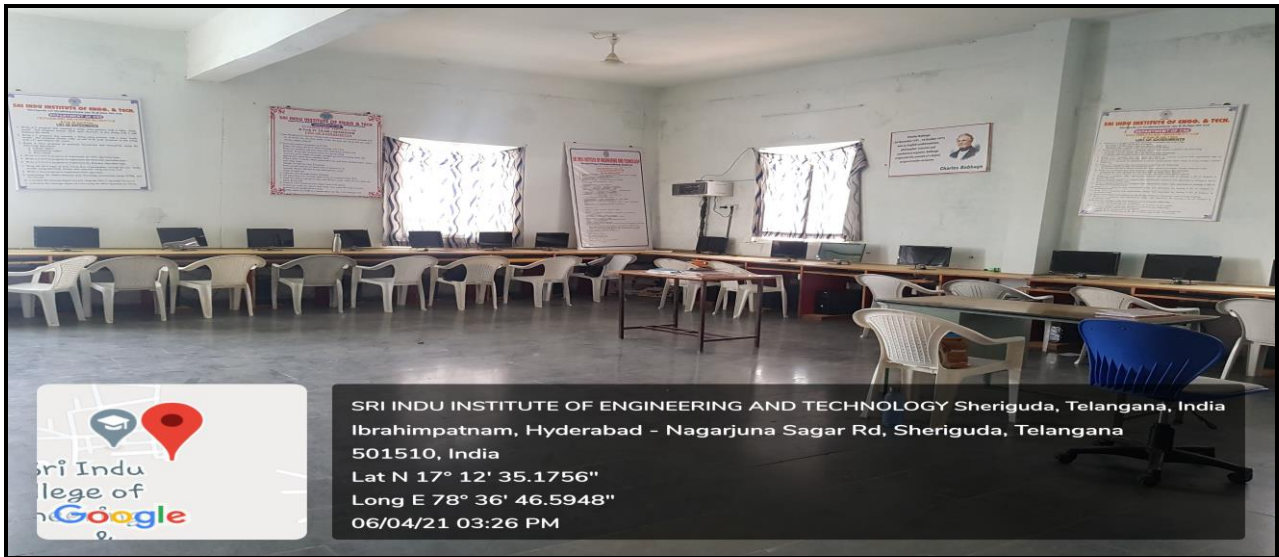

IT Facilities:

All departments are provided with internet connectivity. In addition to that, an external drive for taking backups on a regular basis. The total numbers of 830 systems are installed with antivirus software. All computers are always maintained in good condition .All equipment are always checked for wear and tear and replaced with new or repaired one every semester. Laboratories have got required hardware and licensed software to function program with specified curriculum. To conduct lab smoothly, sufficient personal computers are available. Various Safety measures are taken including safety tools, first aid box are provided in all the laboratories

LAN Facility: We have 24 data network switches (Giga Byte) for 1500 users simultaneously with 100 Mbps of internet connectivity is shared across the campus for the students.

Wi-Fi: Sri Indu Institute of Engineering and Technology is a Wi-Fi enabled campus and all students are provided access to the Wi-Fi network.