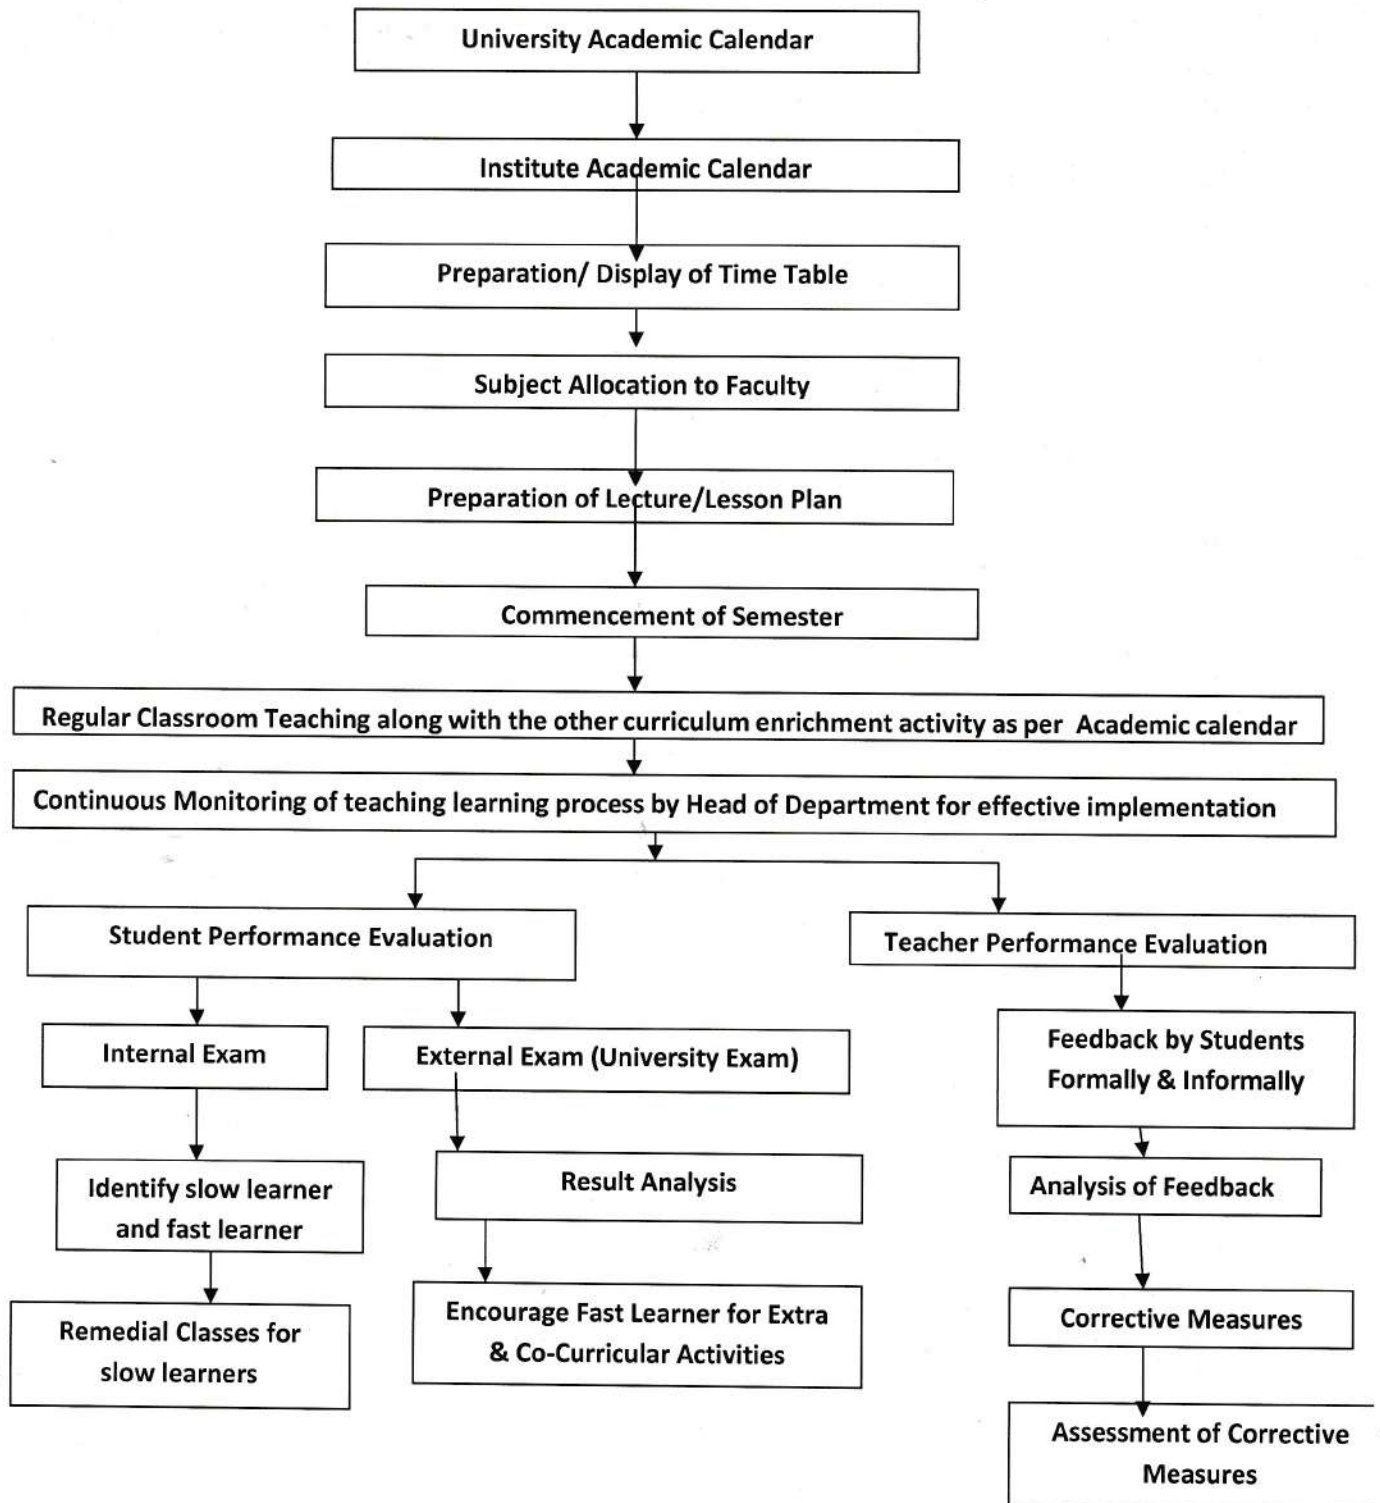

SRI INDU INSTITUTE OF ENGINEERING AND TECHNOLOGY

Flow Chart of Teaching Learning Process and Structure

PRINCIPAL
Sri Indu Institute of Engineering & Tech
Cheriguda(Vill), Ibrahimpatnam,
Nalgonda Dist, Telangana -501 510