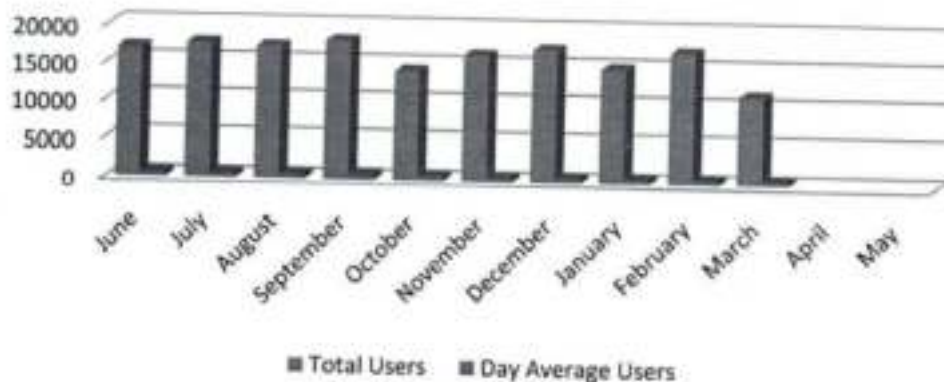

4.2.4.1 Number of teachers and students using library per day over last one year

Library and Information Centre

Usage Statistics for the Academic year 2019-20

Month	Total Users	No. of Days	Day Average Users
June	16974	25	678
July	17659	26	675
August	17307	25	692
September	18225	21	867
October	14292	20	714
November	16583	25	663
December	17426	24	726
January	15014	21	714
February	17327	25	693
March	11588	17	681
April	0	0	0
May	0	0	0

User Chart

Sri Indu Institute of Engineering & Technology

Sheriguda(V), Ibrahimpatnam(M), R.R. (Dist)

LIBRARY AND INFORMATION CENTRE

Users Statistics for the Month of June-2019

Date	Students		Staff	Total
	During Working Hours	Beyond Working hours		
1/7/2019	423	153	87	663
2/7/2019	0	32	0	32
3/7/2019	397	126	102	625
4/7/2019	462	193	98	753
5/7/2019	481	164	87	732
6/7/2019	376	153	93	622
7/7/2019	458	54	108	620
8/7/2019	355	187	98	640
9/7/2019	0	23	0	23
10/7/2019	387	167	96	650
11/7/2019	398	185	112	695
12/7/2019	473	167	87	727
13/7/2019	389	145	96	630
14/7/2019	451	152	81	684
15/7/2019	348	164	93	605
16/7/2019	0	45		45
17/7/2019	482	159	94	735
18/7/2019	458	152	89	699
19/7/2019	379	164	83	626
20/7/2019	377	181	96	654
21/7/2019	432	124	85	641
22/7/2019	484	134	88	706
23/7/2019	0	25		25
24/7/2019	438	151	87	676
25/7/2019	488	164	96	748
26/7/2019	473	143	95	711
27/7/2019	346	126	115	587
28/7/2019	456	126	116	698
29/7/2019	437	146	96	679
30/7/2019	0	43		43
	10648	3948	2378	16974