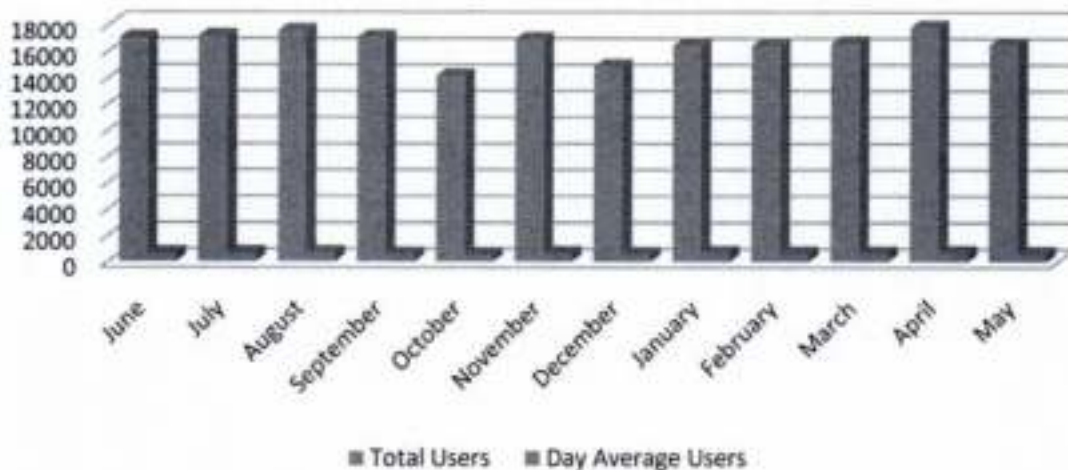

Sri Indu Institute of Engineering & Technology

Recognized Under 2(f) of UGC Act 1956

Approved by AICTE, New Delhi Affiliated to JNTUH, Hyderabad.

Main Road, Sheriguda, Ibrahimpatnam, R.R. Dist. 501 510.

Campus Ph: 9640590999, 9347187999, 8096951507.

<https://siiet.ac.in>

Library and Information Centre

Usage Statistics for the Academic year - 2018-19

Month	Total Users	No. of Days	Day Average Users
June	17061	26	656
July	17191	25	687
August	17595	25	707
September	17093	23	603
October	14157	25	566
November	16941	25	677
December	14870	25	594
January	16457	24	685
February	16430	25	657
March	16624	25	664
April	17826	25	713
May	16497	25	659

User Chart

PRINCIPAL
Sri Indu Institute of Engineering & Tech
Sheriguda(VIII), Ibrahimpatnam
R.R. Dist. Telangana -501 510