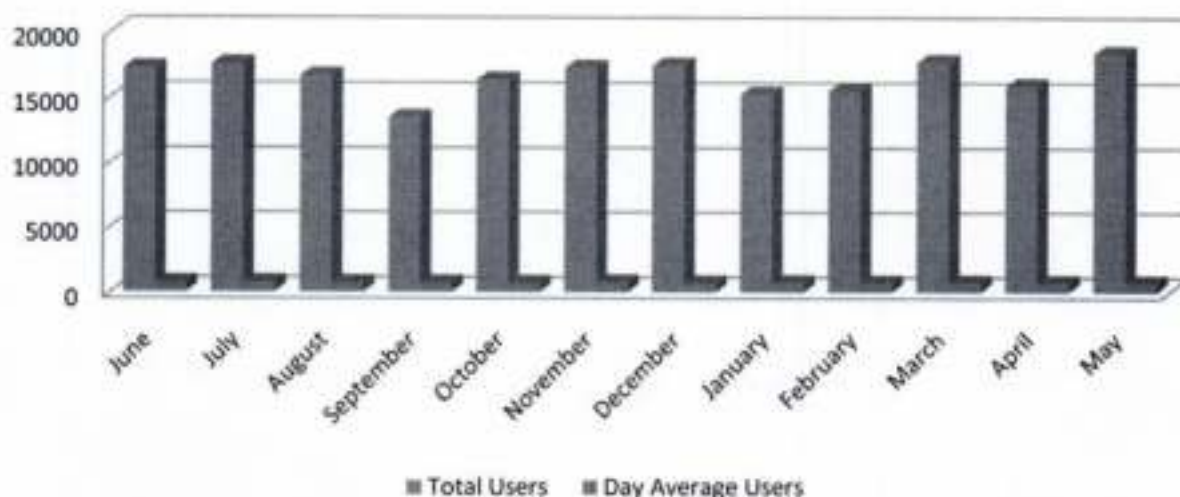

Sri Indu Institute of Engineering & Technology

Recognized Under 2(f) of UGC Act 1956

Approved by AICTE, New Delhi Affiliated to JNTUH, Hyderabad.

Main Road, Sheriguda, Ibrahimpatnam, R.R. Dist. 501 510.

Campus Ph: 9640590999, 9347187999, 8096951507.

<https://siet.ac.in>

Library and Information Centre

Usage Statistics for the Academic year 2017-18

Month	Total Users	No. of Days	Day Average Users
June	17238	25	689
July	17545	25	713
August	16643	25	665
September	13446	20	672
October	16337	25	653
November	17261	24	719
December	17444	25	657
January	15235	22	692
February	15535	23	675
March	17708	25	708
April	15894	23	691
May	18376	27	680

User Chart

PRINCIPAL
Sri Indu Institute of Engineering & Tech
Sheriguda (Vill), Ibrahimpatnam
- R. Dist. Telangana - 501 510