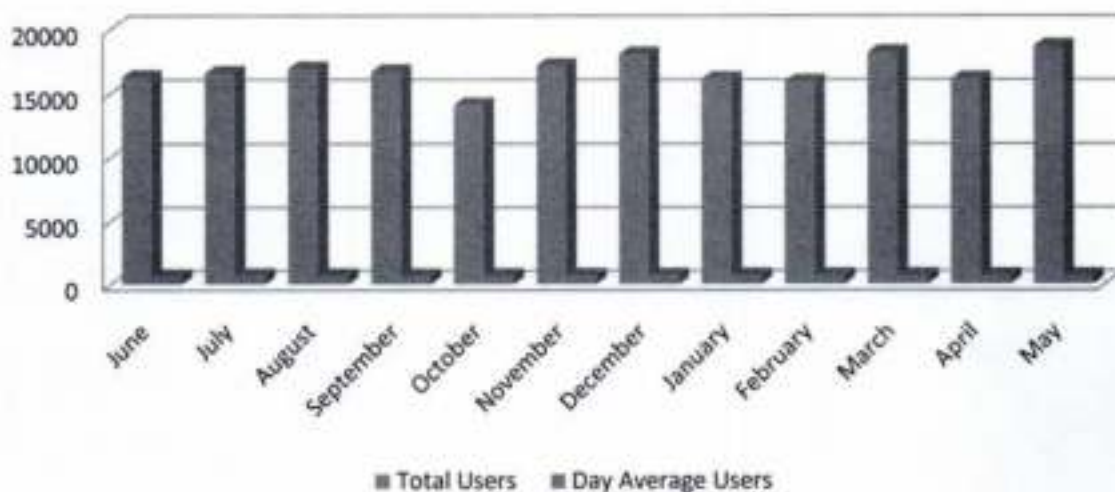

Sri Indu Institute of Engineering & Technology

Recognized Under 2(f) of UGC Act 1956

Approved by AICTE, New Delhi Affiliated to JNTUH, Hyderabad.

Main Road, Sheriguda, Ibrahimpatnam, R.R. Dist. 501 510.

Campus Ph:9640590999, 9347187999, 8096951507.

<https://siet.ac.in>

Library and Information Centre

Usage Statistics for the Academic year 2016-17

Month	Total Users	No. of Days	Day Average Users
June	16253	26	625
July	16557	24	689
August	16906	25	676
September	16681	25	667
October	14100	21	671
November	17164	25	686
December	18040	26	693
January	16117	23	700
February	15892	23	690
March	18187	26	699
April	16134	23	701
May	18680	27	691

User Chart