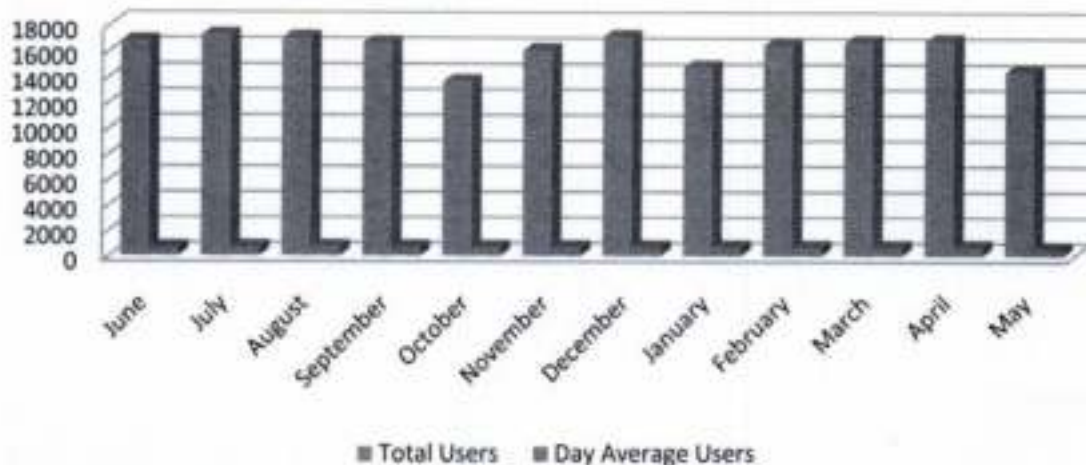

Sri Indu Institute of Engineering & Technology

Recognized Under 2(f) of UGC Act 1956
Approved by AICTE, New Delhi Affiliated to JNTUH, Hyderabad.
Main Road, Sheriguda, Ibrahimpatnam, R.R. Dist. 501 510.
Campus Ph: 9640590999, 9347187999, 8096951507.

<https://siet.ac.in>

Library and Information Centre

Usage Statistics for the Academic year 2015-16

Month	Total Users	No. of Days	Day Average Users
June	16772	26	645
July	17238	25	689
August	17041	24	710
September	16651	24	693
October	13639	20	681
November	16098	23	669
December	17131	25	694
January	14780	21	703
February	16501	24	687
March	16717	24	696
April	16825	24	701
May	14452	24	555

User Chart

PRINCIPAL
Sri Indu Institute of Engineering & Tech
Sheriguda(VIII), Ibrahimpatnam
R R Dist. Telangana -501 510